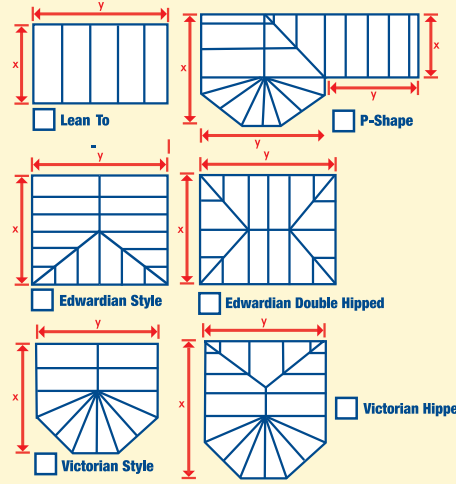

2. Exterior conservatory SIZE at floor level

The red arrows indicate how to measure the exterior of your conservatory at floor level, if you have a P-shape please measure the 2 sections separately.

Dimension X = ...

Dimension Y = ...

Name .....

Address .....

Postcode .....

Tel No. ....

Email .....

Or you can fax your dimensions to us on 01789 764162
For a verbal quote please call 01789 766880

Complete this section if you require a quotation for our Polycool fitting services

We would appreciate your assistance by completing the following checklist, to help confirm your exact conservatory requirements.

PLEASE CIRCLE CORRECT ANSWER.

Conservatory Checklist	Answer
Is the conservatory a ground level structure?	Yes / No
Can the roof at Gutter level be accessed with a step ladder?	Yes / No
Approximate height of gutter from ground level?	.....
Do you have access to all sides of the conservatory?	Yes / No
If the conservatory sides onto a neighbour – Do you have their permission to use their property to access the obstructed side?	Yes / No
Are there any outside obstructions affecting access to the conservatory? e.g sloping gardens, perimeter/patio walls, ponds etc	Yes / No
Have the end cappings been sealed on to the panels using an adhesive?	Yes / No
Do you have any roof vents, if so how many?	.....
Can all of the channels be accessed from the end of the roof sheet without having to remove the panel?	Yes / No