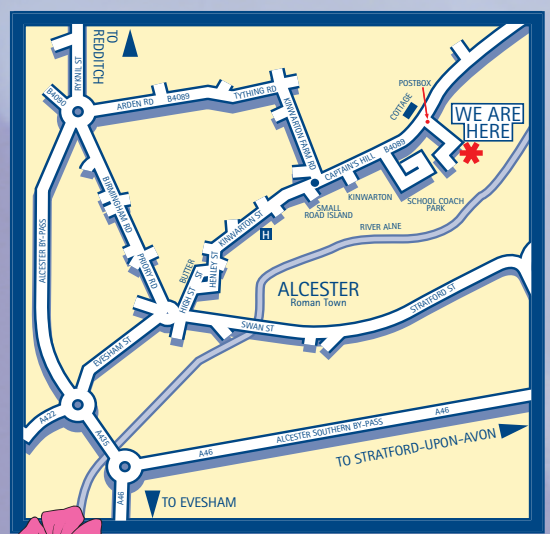

Our hours of business are

- Monday - Friday   9.00am - 5.30pm
- Sat - Summer hours   9.30am - 4.30pm (March - Sept)
- Sun - Summer hours   10.00am - 4.00pm (March - Sept)
- Sat - Winter hours   10.00am - 3.00pm (October - March)
- Sun - Winter hours   10.00am - 2.00pm (October - March)

Directions from Alcester

1. Proceed along the B4089 towards Great Aine
2. Continue up Captains Hill
3. Take next right (past the school coach park) signposted 'Kinwarton, Dovecote'
4. Continue down Church Lane and follow lane round to the right
5. Polycool is situated on the left hand side

Polycool • Church Lane • Kinwarton • Alcester
Warwickshire • B49 6HB • Tel: 01789 766880 • Fax: 01789 764162
email: pol@polycool.co.uk • www.polycool.co.uk
Polycool reserve the right to revise and improve film specifications in line with product development.